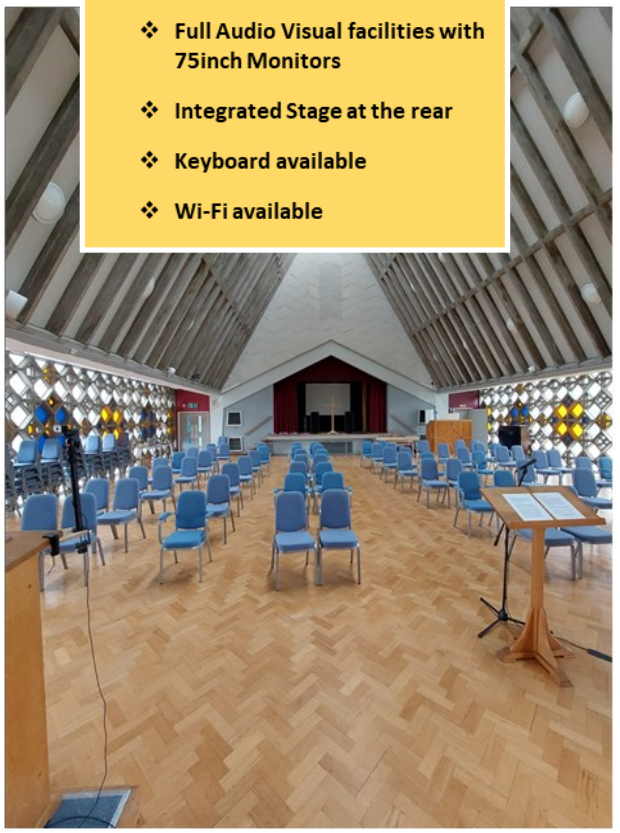

Castle Hill Church is an active Church with room for up to 160 people to attend regular Sunday Worship as well as a Sunday club for children.

Weekly Room Hire

During the week the Church has a variety of rooms available for hire that are suitable for meetings and social events including facilities for refreshments. The whole premises is wheelchair accessible and has a full fire alarm system.

A wide range of tables and chairs are available for use.

High speed fibre Wi-Fi is available throughout.

Ample car parking.

CONTACT

E-mail - lettings@castlehillurc.org.uk

or through the web site: -
www.castlehillurc.org.uk

Charges can be agreed
with the Premises Users Co-ordinator.

**ROOM HIRE
at
CASTLE HILL
CHURCH**

Main Church Hall

- ❖ Seating for up to 160 people
- ❖ Full Audio Visual facilities with 75inch Monitors
- ❖ Integrated Stage at the rear
- ❖ Keyboard available
- ❖ Wi-Fi available

Vestry

- ❖ Suitable for small committees or interviews
- ❖ Seating for up to 6-8 people
- ❖ Wi-Fi available

Meeting Room

- ❖ Suitable for up to 20 people
- ❖ 32inch Monitor
- ❖ Wi-Fi available

Common Room