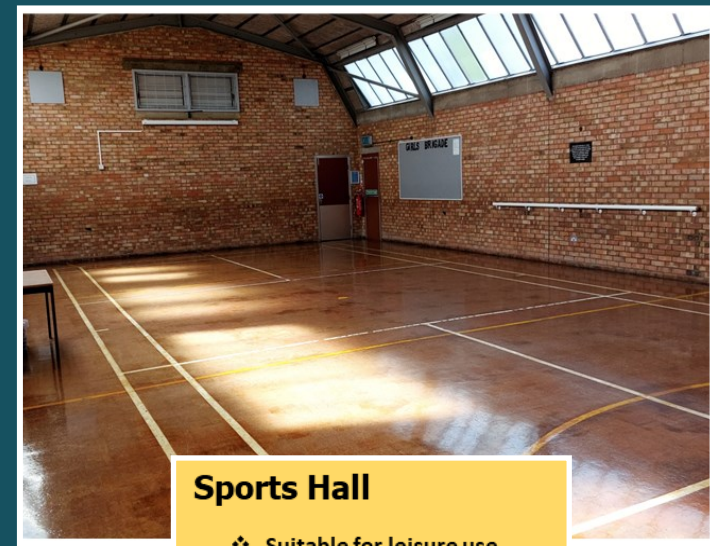

Sports Hall

- ❖ Suitable for leisure use (badminton, basketball, five-a-side etc)
- ❖ Seating for up to 80 people
- ❖ Electric drop down screen
- ❖ Wi-Fi available
- ❖ Serving hatch from the Kitchen
- ❖ Great for children's parties